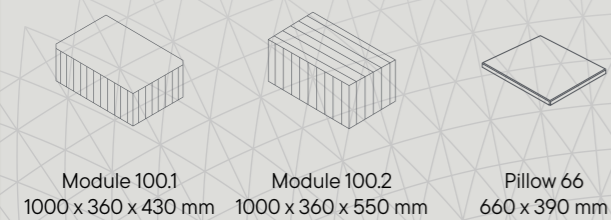

Mirage

Mini Pool Series

Specifications

Seating Positions	n/a
Dimensions	3,000 x 2,000 x 700 mm
Seat Layout	n/a
Weight (Without Water)	500 kg
Water Capacity	2,000 Litres
Total Jets	4
Electrical Supply	16 Amp (230v/3 x 230v)
Heater	3 kw
Pump	1 x 2 HP

Features

Pillows	3 x White Top Pillows
Controls	Balboa TP500 1 x AX10 AUX
Lighting	Chromotherapy
Water Care	2 x SS01 Filter

Alternative Layout

Module Option 3,360 x 2,360 x 700 mm

Cabinet & Acrylic Colour Options

If you need any further information or assistance, please ask one of our dedicated sales team

aquasolus.com

Mirage Spa

Mini Pool Series

Specifications

Seating Positions	n/a
Dimensions	3,000 x 2,360 x 830 mm
Seat Layout	n/a
Weight (Without Water)	500 kg
Water Capacity	2,000 Litres
Total Jets	13
Electrical Supply	16 Amp (230v/3 x 230v)
Heater	3 kw
Pumps	1 x 3 HP
Circulation Pump	1 x 0.33 HP

Features

Pillows	3 x White Top Pillows
Controls	Balboa TP500 2 x AX10 AUX
Lighting	Chromotherapy
Water Care	2 x SS01 Filter

Alternative Layout

Module Option 1 3,000 x 2,720 x 830 mm

Module Option 2 3,360 x 2,720 x 830 mm

If you need any further information or assistance, please ask one of our dedicated sales team

aquasolus.com