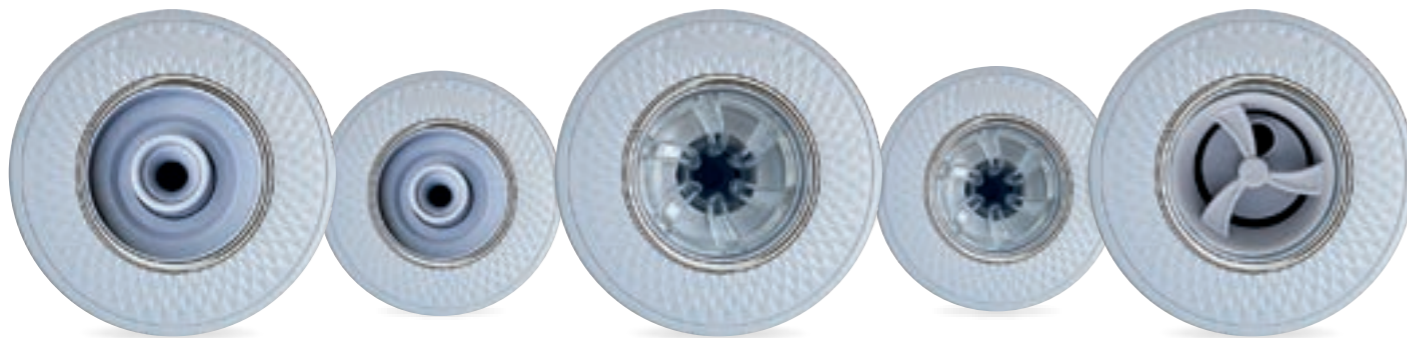

3" 4" and 6" Slimline Directional & Rotational Jets

Precision meets power