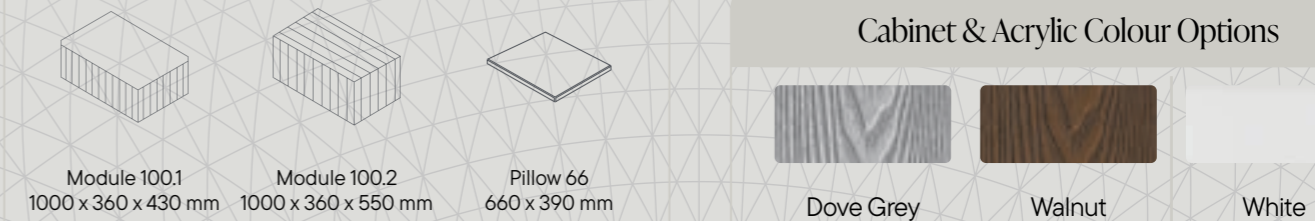

Alternative Layout

Module Option 1 3,000 x 2,720 x 830 mm

Module Option 2 3,360 x 2,720 x 830 mm