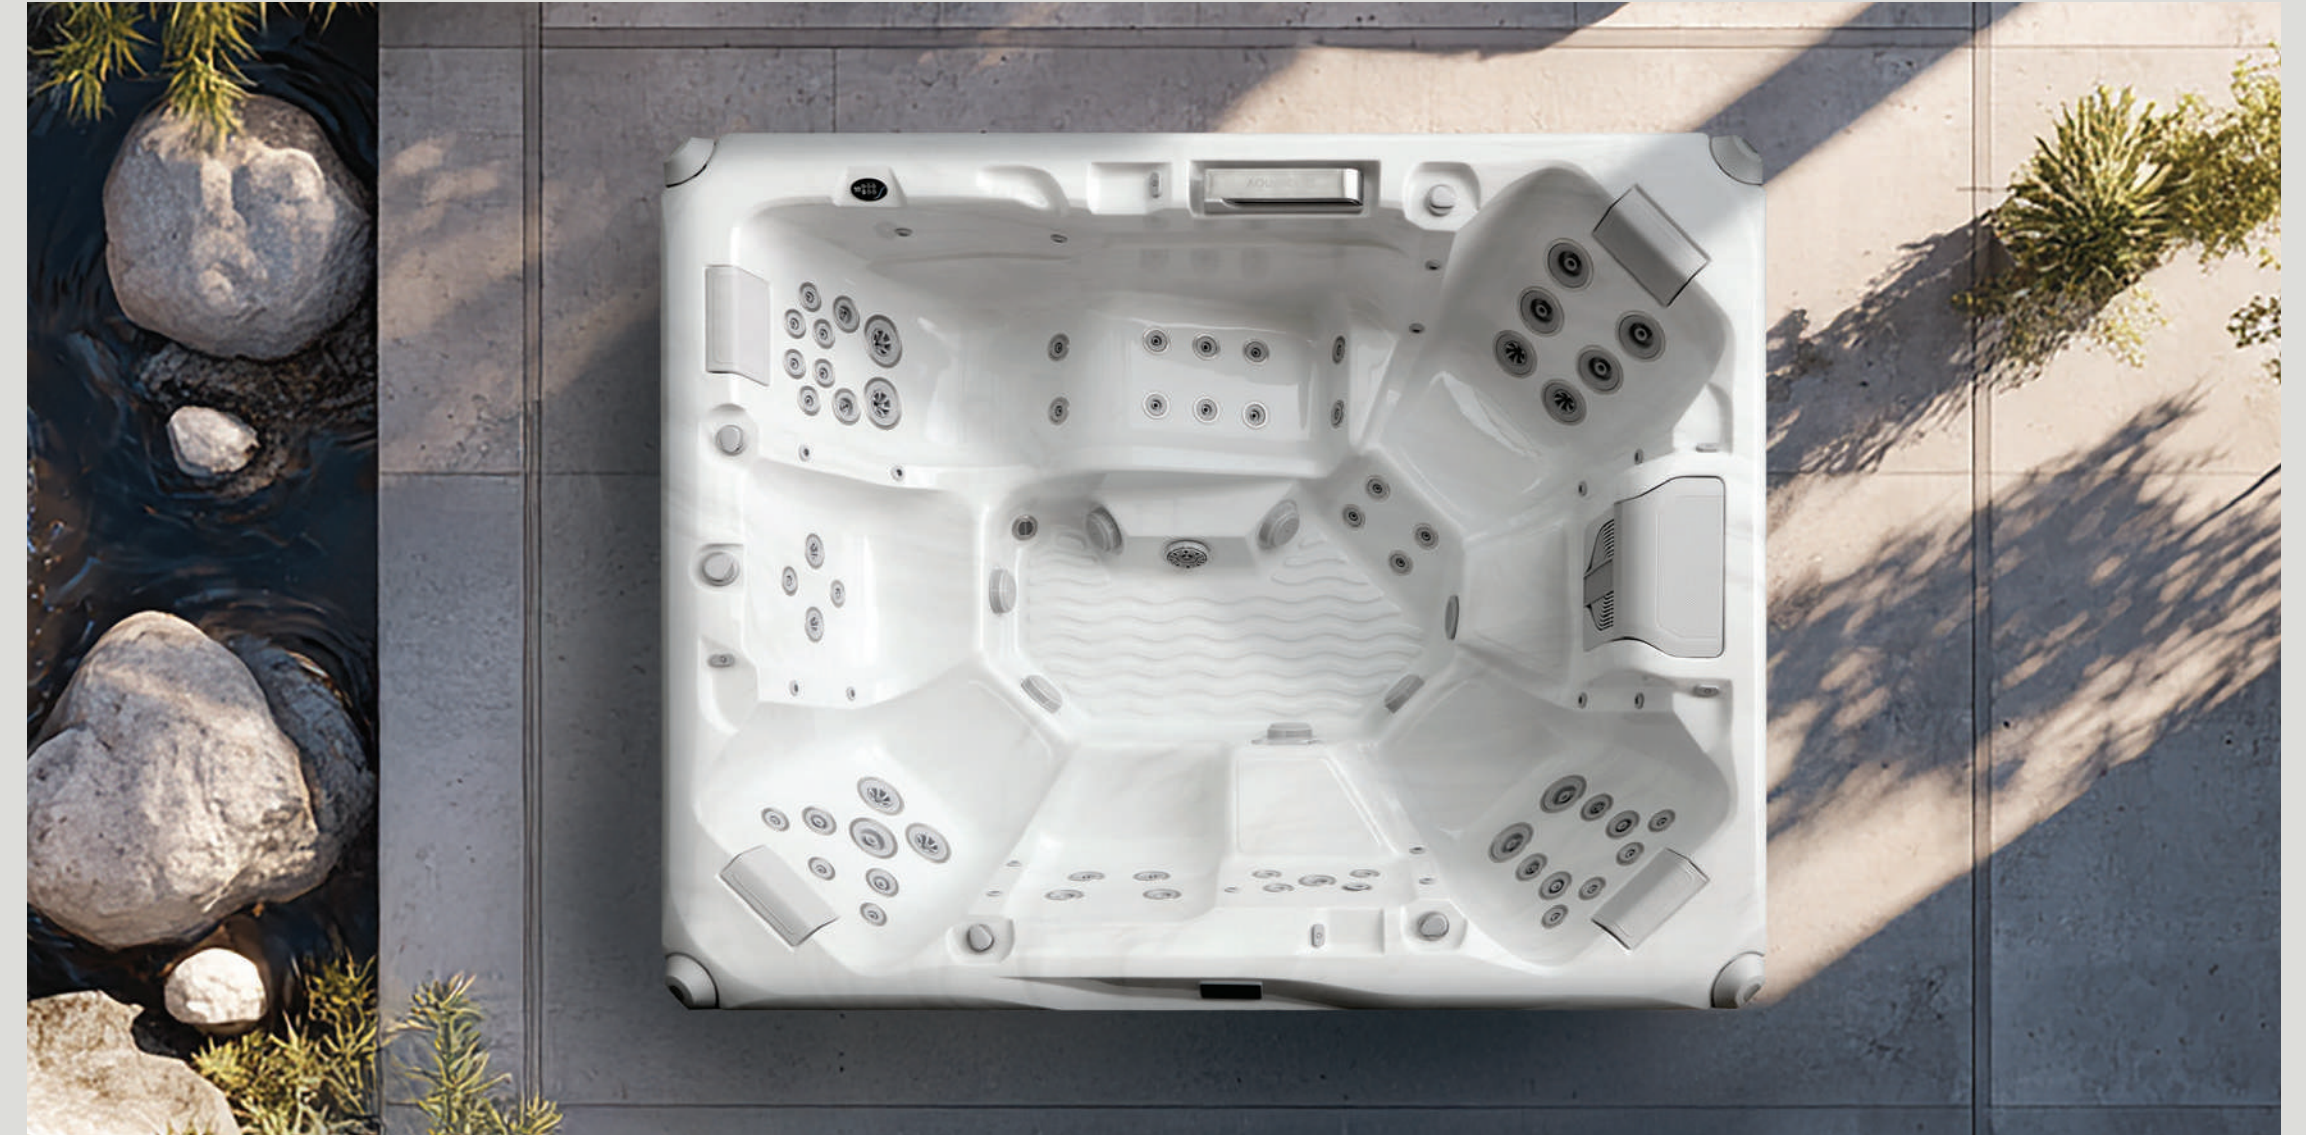

Series 3 Features

- Gecko K1001
- Double-Triple Pump
- UV sanitiser
- AUX A120
- AQ10 Insulation
- Gecko WaterLab Chamber
- 4 Speakers
- Stainless Steel Waterfall LEDs
- Gecko WaterLab Probe
- 2 Transducer Speakers
- Ambient Lighting
- Gecko In.Touch 3+
- Subwoofer
- Ozone & Ozone Delay Chamber
- Magnetic Cup Holder
- Bluetooth (In.Stream)