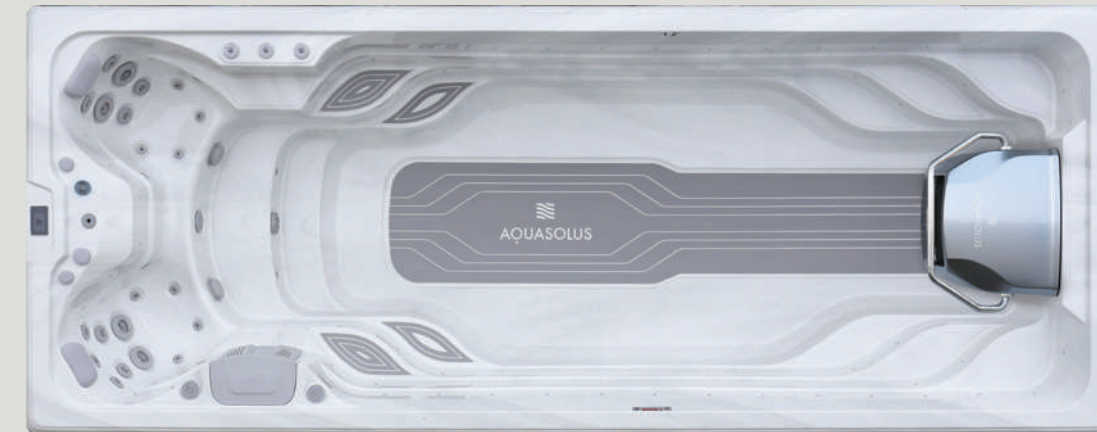

Swim Spa Series

Luxury Fitness & Relaxation

Flow | Flow Professional | Fusion | Fusion Professional

Swim Spa Series Features

- 1-2 Gecko K1000
- Subwoofer
- AQ10 Insulation
- 2 Speakers
- Bluetooth (In.Stream)
- Water Line LEDs
- Ozone

Swim Spa Series Overview

Flow

People	2 + Swimmer
Dimensions	5900 x 2280 x 1550 mm
Seat Layout	2 Seats
Electrical Supply	32 Amp
Controls	Gecko K1001

Flow Professional

People	2 + Swimmer
Dimensions	5900 x 2280 x 1550 mm
Seat Layout	2 Seats
Electrical Supply	32 Amp (Spa) 50 Amp (Turbine)
Controls	Gecko K1001

Fusion

People	3 + Swimmer
Dimensions	5900 x 2280 x 1550 mm
Seat Layout	2 Seats + 1 Lounger
Electrical Supply	32 Amp (Spa) 40 Amp (Swim)
Controls	Gecko K1001

Fusion Professional

People	3 + Swimmer
Dimensions	5900 x 2280 x 1550 mm
Seat Layout	2 Seats + 1 Lounger
Electrical Supply	32 Amp (Spa) 20 Amp (Swim) 50 Amp (Turbine)
Controls	Gecko K1001