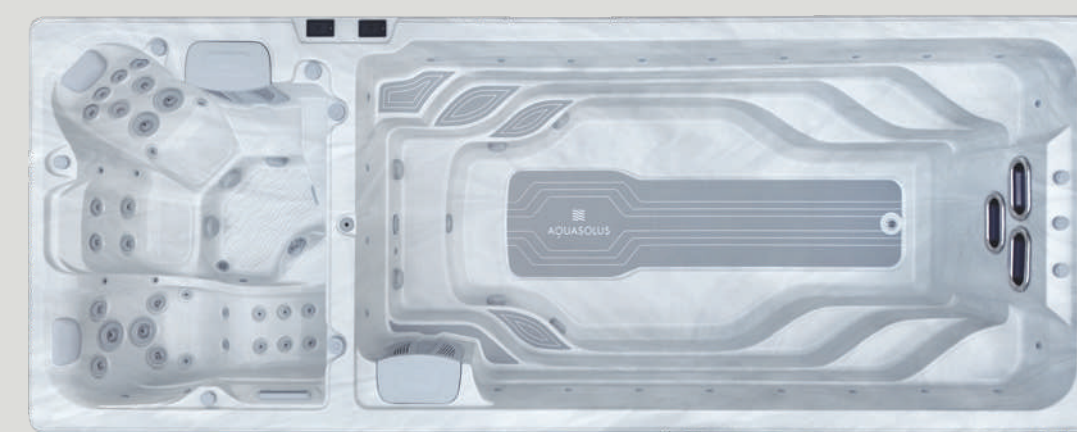

Swim Spa Series

Luxury Fitness & Relaxation

Flow | Flow Professional | Fusion | Fusion Professional

Swim Spa Series Features

- 1-2 Gecko K1000
- Subwoofer
- AQ10 Insulation
- 2 Speakers
- Bluetooth (In.Stream)
- Water Line LEDs
- Ozone

Swim Spa Series Overview

Flow

People	2 + Swimmer
Dimensions	5900 x 2280 x 1550 mm
Seat Layout	2 Seats
Electrical Supply	32 Amp
Controls	Gecko K1001

Flow Professional

People	2 + Swimmer
Dimensions	5900 x 2280 x 1550 mm
Seat Layout	2 Seats
Electrical Supply	32 Amp (Spa) 50 Amp (Turbine)
Controls	Gecko K1001