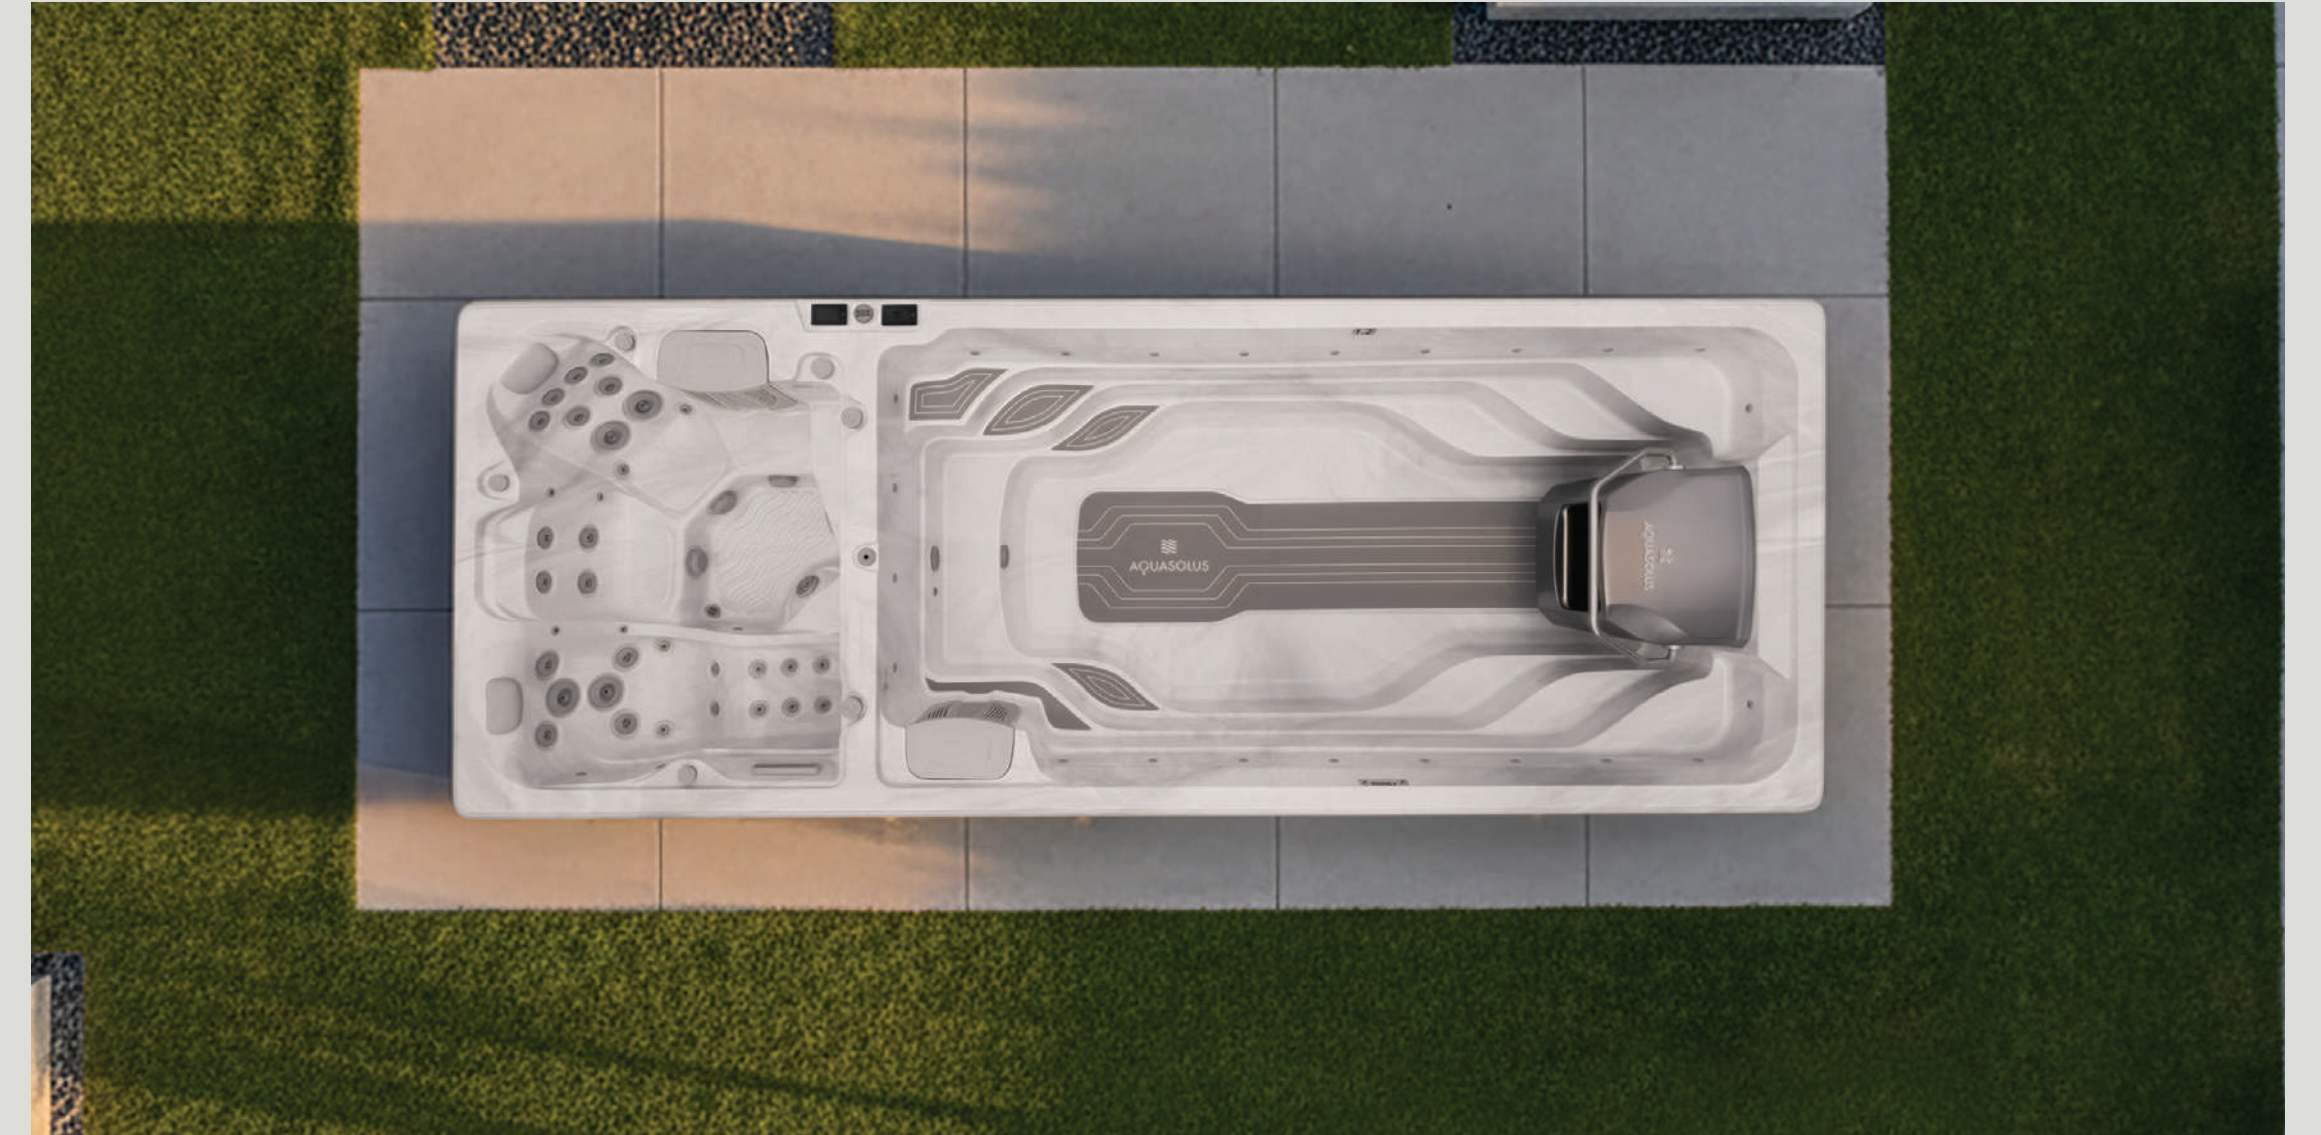

Swim Spa Series Overview

Flow

People	2 + Swimmer
Dimensions	5900 x 2280 x 1550 mm
Seat Layout	2 Seats
Electrical Supply	32 Amp
Controls	Gecko K1001

Flow Professional

People	2 + Swimmer
Dimensions	5900 x 2280 x 1550 mm
Seat Layout	2 Seats
Electrical Supply	32 Amp (Spa) 50 Amp (Turbine)
Controls	Gecko K1001