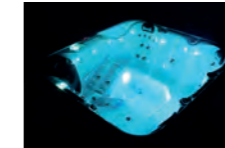

The 29 pulsar jets can be individually adjusted to help you customise your massage.

Tri Fountains

This gorgeous waterfall feature consists of 3 independent fountains all of which can be fully adjusted to regulate the water flow.