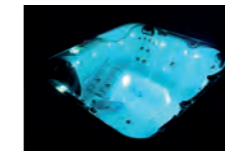

ATAURO

200 x 200 x 90cm

PERSON **6** 5 SEATS
1 LOUNGER

JETS **52** 52 PULSAR

PUMPS **2** 2 MASSAGE

Cascade Waterfall

A 20cm wide waterfall feature, with fully adjustable water control adding a beautiful, soothing touch to your hot tub.

Ergonomic Seating Positions

The Atauru's ergonomically seating is designed for maximum comfort for its users, by the use of captain's chairs, seats and loungers meaning it's easy to find the perfect seat to suit your body.

Exterior LED Panel Lighting

Modern looking exterior panel lighting is certain to impress. The multicoloured LED lights are synchronised with the interior lights to create a stunning effect.

The Atauru is a family-size hot tub designed to provide the perfect balance between relaxation and rejuvenation. It offers an ideal choice for customers seeking a medium sized hot tub without compromising on features.

With contoured multi-level seating suitable for up to 6 people the Atauru will provide all the family with relaxing experience. A great place to catch-up with all the news from family and friends whilst also reaping the health benefits of a therapeutic massage.

Technical Information

- 200cm x 200cm x 90cm
- 5 Seats & 1 lounger
- 52 Pulsar Adjustable Jets
- 2 x 3HP Massage Pump
- 32amp Power Supply
- 1,360ltr Water Capacity
- 330kg Empty Weight

The Futuna is a compact but spacious hot tub designed to offer plenty of room that all the family can enjoy, ideal for those stepping into the world of hot tubs for the very first time.

With a relaxing lounger to one-side there is plenty of space for 5 additional seats with adjustable pulsar massage jets in all the right places.

With LED lighting included as standard, if you are looking to relax & unwind, the Futuna is a great choice.

Technical Information