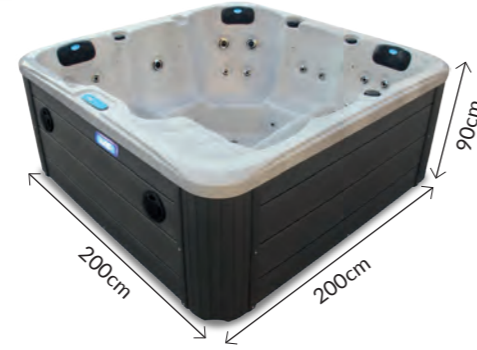

FUTUNA

200 x 200 x 90cm

PERSON **6** 5 SEATS
1 LOUNGER

JETS **40** 40 PULSAR

PUMPS **1** 1 MASSAGE

SUMATRA

200 x 200 x 90cm

PERSON **5** 3 SEATS
2 LOUNGER | JETS **43** 43 PULSAR | PUMPS **1** 1 MASSAGE

Tri Fountains

This gorgeous waterfall feature consists of 3 independent fountains all of which can be fully adjusted to regulate the water flow.

LED Lighting

Add an enchanting glow to your spa water with the integrated multi-coloured LED lights.