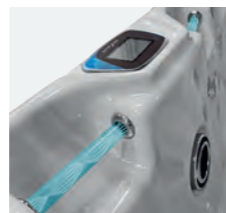

Illuminated Hand Rail

These two beautiful handrails are unique to the Kiribati model. Illuminated by subtle LED lighting this opaque handrail adds a touch of luxury to this fully featured hot tub.

The Kiribati is the perfect spa for family or those who frequently entertain friends, with 7 seats including four captain's chairs in each corner.

This mid-size hot tub is designed for the crowd but still offers creature comforts for the individual.

The Kiribati comes with hydrotherapy air jets as standard providing enhanced therapeutic benefits and it also has 2 Pop-Up fountains with integrated LED lighting, perfect for some 'me' time.

Technical Information

- 215cm x 215cm x 95cm
- 7 Seats
- 46 Pulsar Adjustable Jets
- 8 Hydrotherapy Air Jets
- 2 x 3HP Massage Pump
- 1 x Air Booster Pump
- 32amp Power Supply
- 1,150ltr Water Capacity
- 370kg Empty Weight

LUZON

220 x 220 x 90cm

PERSON **5** 3 SEATS 2 LOUNGER

JETS **50** 50 PULSAR

PUMPS **2** 2 MASSAGE

The Luzon twin lounge hot tub from Reef Spa is a fantastic, spacious family hot tub. It will comfortably accommodate 5 persons.

This hot tub includes "his & hers" loungers and a captain's chairs to give a variety of massage experiences.

The Luzon has two 3HP massage pumps giving a powerful massage via 50 adjustable jets. Guaranteed to soothe the most aching of bodies.