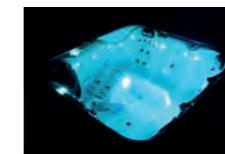

MONTAGUE

220 x 220 x 90cm

PERSON **5** 4 SEATS
1 LOUNGER

JETS **66** 57 PULSAR
8 HYDRO AIR

PUMPS **3** 2 MASSAGE
1 AIR BOOSTER

Acrylic Filter Housing
The Montague model features a distinctive acrylic filter housing that seamlessly compliments the internal finish.

SpaNet Control System
The SpaNet SV touch screen Control System with integral Wifi makes it easy for you to control your spa from anywhere at any time, directly from your phone.

Exterior LED Panel Lighting
The unique exterior panel lighting is guaranteed to impress. The multicoloured LED lights are synchronised with the interior lights to create a stunning effect.

This 5-person hot tub is crafted to meet the needs of the modern family, this spacious oasis boasts a variety of relaxation zones that promise an incredible massage. It features unique side-by-side recliners allowing you to share the soothing experience with loved ones.

The Montague has 57 Pulsar jets strategically placed for maximum effect and 8 Hydro Air jets which deliver maximum hydrotherapy effect, targeting every muscle group.

Technical Information

- 220cm x 220cm x 90cm
- 4 Seats & 1 Lounger
- 57 Pulsar Adjustable Jets
- 8 Hydrotherapy Air Jets
- 2 x 3HP Massage Pump
- 1 x Air Booster Pump
- 32amp Power Supply
- 1,350ltr Water Capacity
- 400kg Empty Weight

The Tinian is one of the best-selling models from Reef Spas and with varied seating styles to suit all the family (no matter how tall or short), it's easy to see why.

It has a deluxe contoured lounger and five multi-level seats so it comfortably fits 6 people.

The stunning Tinian comes with a superb enhanced music system, touch screen controls and hydrotherapy air jets as standard.