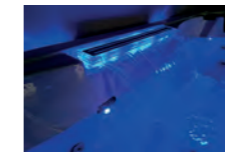

Cascade Waterfall

A 50cm wide waterfall feature, with fully adjustable water control adding a beautiful, soothing touch to your hot tub.

Touch Screen Control

The spaTouch2™ has a user-friendly interface which allows you to adjust the temperature, jets, mood lighting and fully control your integrated sound system.