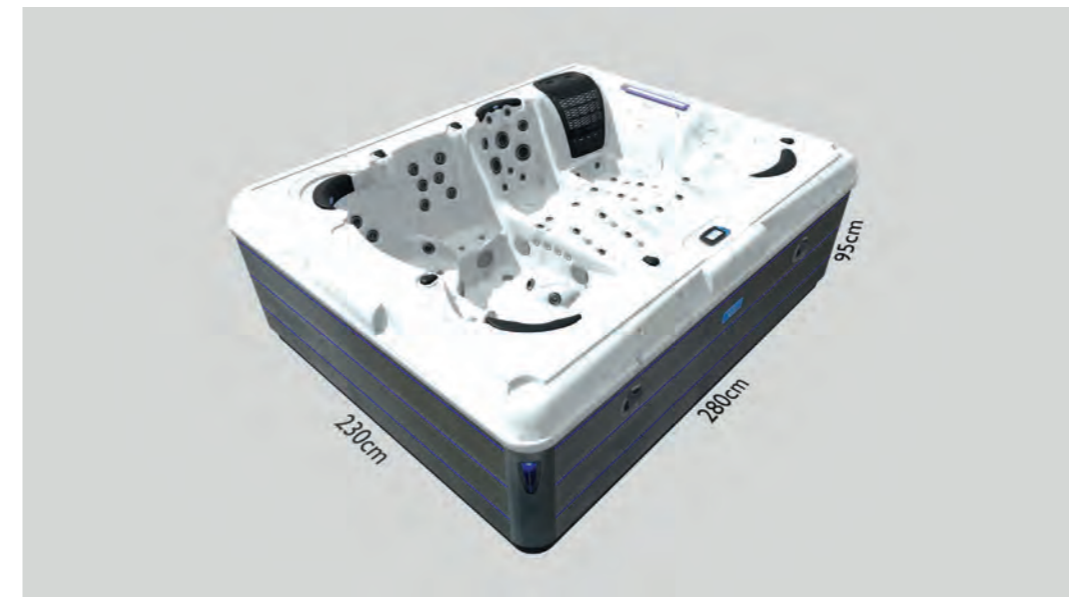

Reef Spas 3D Visualizer

Using the latest 3D technology, you can view any of the Reef Spa range of hot tubs and swim spas using your phone, tablet or computer in full 360 degrees. This handy feature allows you to view, spin and zoom-in to explore the design features in more detail.

The Reef Spas 3D Visualizer uses the latest augmented reality software enabling you to see a virtual 3D model of the hot tub in your actual garden space. You can place virtual true-to-scale models of each tub in your very own surroundings.

To try it simply scan the QR code (right) with the camera App on your device. Just follow the simple instructions to access the 3D Visualizer for yourself.

VIEW HOT TUBS IN 3D

VIEW SWIM SPAS IN 3D