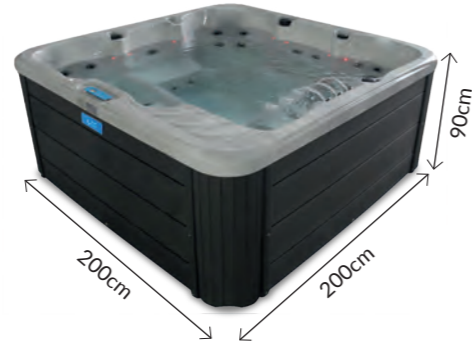

BOLINA

210 x 170 x 85cm

PERSON **4** 2 SEATS
2 RECLINERS | JETS **29** 29 PULSAR | PUMPS **1** 1 MASSAGE

OCEAN - HOLIDAY LET

200 x 200 x 90cm

PERSON **5** 3 SEATS
2 LOUNGER | JETS **43** 43 PULSAR | PUMPS **1** 1 MASSAGE