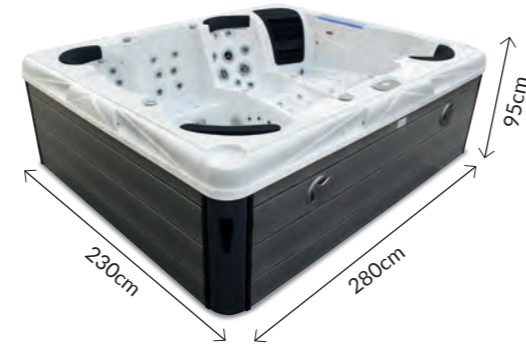

Dimensions (cm)	280 x 230 x 95	230 x 230 x 95	220 x 220 x 90	220 x 220 x 90	215 x 215 x 95	220 x 220 x 90	200 x 200 x 90	200 x 200 x 90	200 x 200 x 90	210 x 170 x 85	200 x 200 x 90	210 x 170 x 85
Person	6 Person	5 Person	5 Person	6 Person	7 Person	5 Person	6 Person	6 Person	5 Person	4 Person	6 Person	4 Person
Seats	4 Seats	4 Seats	4 Seats	5 Seats	7 Seats	3 Seats	5 Seats	5 Seats	3 Seats	4 Seats	5 Seats	2 Seats
Loungers / Recliners	2 Loungers	1 Lounger	1 Lounger	1 Lounger		2 Loungers	1 Lounger	1 Lounger	2 Loungers	2 Recliners	1 Loungers	2 Recliners
Touch-Screen Controls	Yes	Yes	Yes	Yes	Yes							
Pulsar Jets	97 Pulsar	75 Pulsar	57 Pulsar	52 Pulsar	46 Pulsar	50 Pulsar	52 Pulsar	40 Pulsar	43 Pulsar	29 Pulsar	40 Pulsar	29 Pulsar
Hydro Air Jets	13 Air	12 Air	8 Air	12 Air	8 Air							
Massage Pump	3 Massage	3 Massage	2 Massage	2 Massage	2 Massage	2 Massage	2 Massage	1 Massage	1 Massage	1 Massage	1 Massage	1 Massage
Air Booster Pump	1 Air Booster	1 Air Booster	1 Air Booster	1 Air Booster	1 Air Booster							
Power Supply	40amp	40amp	32amp	32amp	32amp	32amp	32amp	13amp	13amp	13amp	13amp	13amp
Water Capacity	2,079ltr	1,617ltr	1,350ltr	1,270ltr	1,150ltr	1,385ltr	1,360ltr	1,340ltr	1,043ltr	942ltr	1,340ltr	942ltr
Empty Weight	570kg	540kg	400kg	380kg	370kg	380kg	330kg	310kg	310kg	270kg	310kg	270kg

OVAKA

280 x 230 x 95cm

PERSON **6** 4 SEATS
2 LOUNGER

JETS **110** 97 PULSAR
13 HYDRO AIR

PUMPS **4** 3 MASSAGE
1 AIR BOOSTER

Cascade Waterfall

A 50cm wide waterfall feature, with fully adjustable water control adding a beautiful, soothing touch to your hot tub.