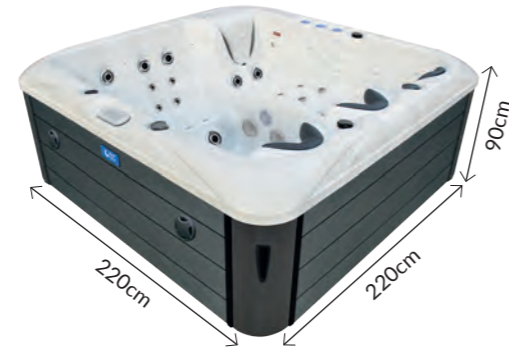

MONTAGUE

220 x 220 x 90cm

PERSON **5** 4 SEATS
1 LOUNGER

JETS **66** 57 PULSAR
8 HYDRO AIR

PUMPS **3** 2 MASSAGE
1 AIR BOOSTER

Acrylic Filter Housing
The Montague model features a distinctive acrylic filter housing that seamlessly compliments the internal finish.

SpaNet Control System
The SpaNet SV touch screen Control System with integral Wifi makes it easy for you to control your spa from anywhere at any time, directly from your phone.

Exterior LED Panel Lighting
The unique exterior panel lighting is guaranteed to impress. The multicoloured LED lights are synchronised with the interior lights to create a stunning effect.

This 5-person hot tub is crafted to meet the needs of the modern family, this spacious oasis boasts a variety of relaxation zones that promise an incredible massage. It features unique side-by-side recliners allowing you to share the soothing experience with loved ones.

The Montague has 57 Pulsar jets strategically placed for maximum effect and 8 Hydro Air jets which deliver maximum hydrotherapy effect, targeting every muscle group.

Technical Information

- 220cm x 220cm x 90cm
- 4 Seats & 1 Lounger
- 57 Pulsar Adjustable Jets
- 8 Hydrotherapy Air Jets
- 2 x 3HP Massage Pump
- 1 x Air Booster Pump
- 32amp Power Supply
- 1,350ltr Water Capacity
- 400kg Empty Weight

The Tinian is one of the best-selling models from Reef Spas and with varied seating styles to suit all the family (no matter how tall or short), it's easy to see why.

It has a deluxe contoured lounger and five multi-level seats so it comfortably fits 6 people.

The stunning Tinian comes with a superb enhanced music system, touch screen controls and hydrotherapy air jets as standard.