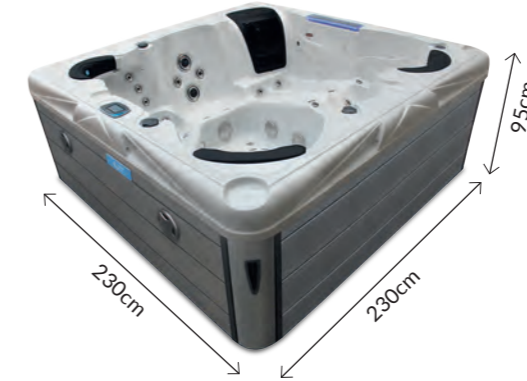

With a stunning cascade waterfall & LED mood lighting throughout, the Ovaka is designed to offer a luxury hot tub experience.

Technical Information

- 280cm x 230cm x 95cm
- 4 Seats & 2 Loungers
- 97 Pulsar Adjustable Jets
- 13 Hydrotherapy Air Jets
- 3 x 3HP Massage Pump
- 1 x Air Booster Pump
- 40amp Power Supply
- 2,079ltr Water Capacity
- 570kg Empty Weight

MALUKU

230 x 230 x 95cm

PERSON **5** 4 SEATS
1 LOUNGER

JETS **87** 75 PULSAR
12 HYDRO AIR

PUMPS **4** 3 MASSAGE
1 AIR BOOSTER

The Maluku is an incredibly luxurious large, deep tub boasting an extraordinary 75 pulsar jets which deliver outstanding massage power from the three 3HP pumps.

It has ergonomically sculptured seating for 5 persons including a spacious, deep, and fully featured lounge and two luxury captain's chairs.

It also features LED lighting throughout and unique integrated exterior LED panel lighting.

Cascade Waterfall

A 50cm wide waterfall feature, with fully adjustable water control adding a beautiful, soothing touch to your hot tub.

Touch Screen Control

The spaTouch2™ has a user-friendly interface which allows you to adjust the temperature, jets, mood lighting and fully control your integrated sound system.