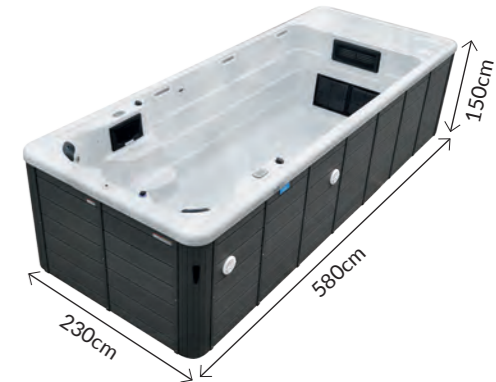

Technical Information

- 580cm x 230cm x 150cm
- 3 Seats
- 1 Turbine, 30 Pulsar & 6 Air Jets
- 1 Turbine Pump
- 1 Massage Pump
- 1 Air Booster Pump
- 40amp Power Supply
- 8,288ltr Water Capacity
- 1,600kg Empty Weight