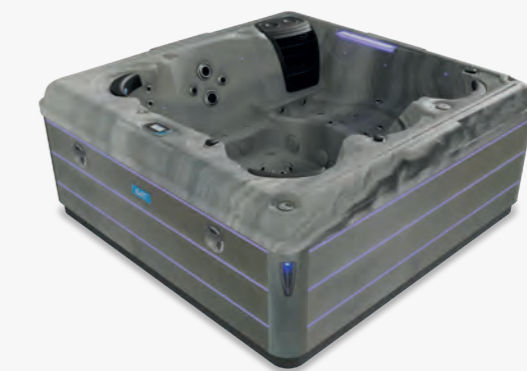

Odyssey Grey