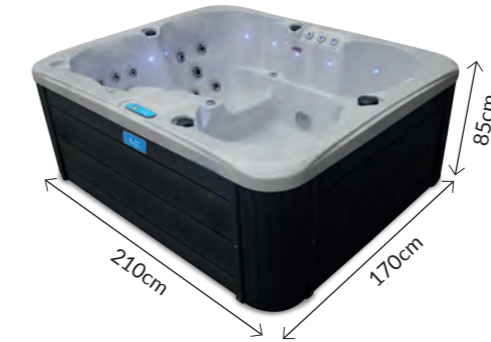

Ocean hot tubs are **HEAT PUMP READY** and come with a **FAST DRAIN** manifold inside, which can be plumbed to suit the application.

Technical Information

- 200cm x 200cm x 90cm
- 3 Seats & 2 loungers
- 43 Pulsar Adjustable Jets
- 1 x 3HP Massage Pump
- 13amp Power Supply
- 1,043ltr Water Capacity
- 310kg Empty Weight

CORAL - HOLIDAY LET

210 x 170 x 85cm

PERSON **4** 2 SEATS
2 RECLINERS | JETS **29** 29 PULSAR | PUMPS **1** 1 MASSAGE

Designed for the holiday let market, the Coral is a compact 4-person hot tub with two gentle recliners making it perfect for couples to relax and unwind.

It also has 2 more seats to allow the family to spend quality time together.

Coral hot tubs are **HEAT PUMP READY** and come with a **FAST DRAIN** manifold inside, which can be plumbed to suit the application.