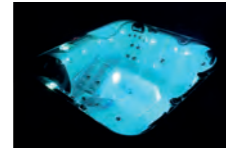

Tri Fountains

This gorgeous waterfall feature consists of 3 independent fountains all of which can be fully adjusted to regulate the water flow.

LED Lighting

Add an enchanting glow to your spa water with the integrated multi-coloured LED lights.